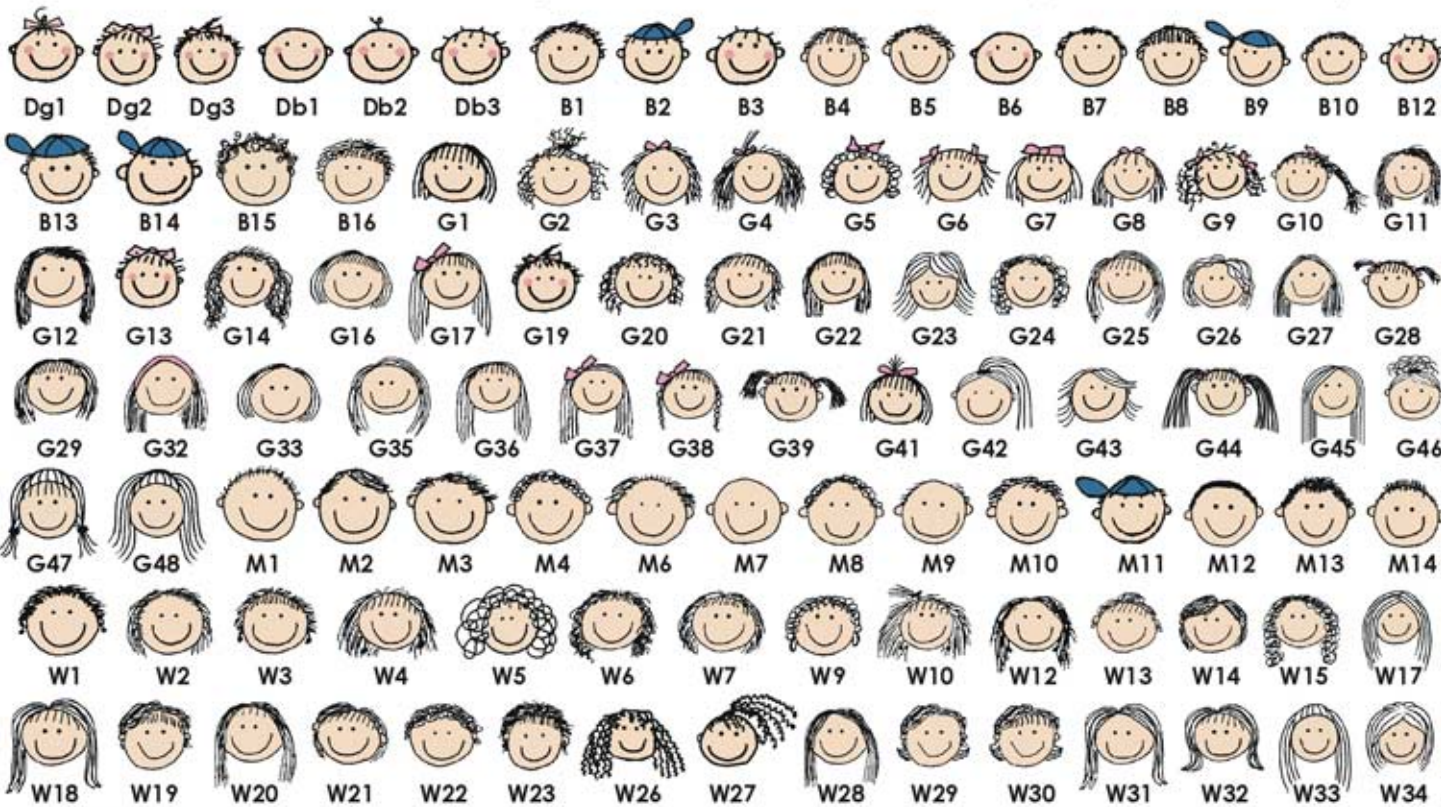

PEN AT HAND/STICK FIGURE-FULL COLOR HEADS

Skin & hair color examples are for use on FULL COLOR PRODUCTS.

NOT Available on post its™ and address stampers (outlines will be used instead)

SPECIAL FEATURES are added for FREE: Light, Medium & Dark Skin, Asian Eyes, Facial Hair, Glasses, Hair Color

Below are light skin color heads (order with numbers below each head).

Baseball hats and bows can be added on any head for no additional fee. Hair is always black outline unless specified!

HAIR COLOR →

SPECIAL FEATURES - Asian eyes, Dark skin, Medium skin, Moustache, Beard, Goatee & Glasses.

The following heads show features that can be added to any of our heads. Please specify the feature AND the head number.

DEFAULT BODIES

These are the age appropriate bodies we use when you do not choose a logo/outfit body.

Clothing Colors Vary: When more than one family member is in the same age category, we choose the body so they do not duplicate.

BABIES